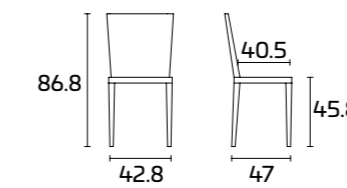

HAPPENING

Please consult the QR Code for information about available finishes.

PRODUCT SPECIFICATIONS

Frame and back:
In painted solid Ash wood

Seat: in synthetic straw

HAPPENING Chair

Frame and back:
Dove Grey SCAV 855_J
Seat:
Synthetic straw
Happening Table