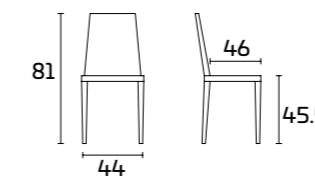

STEP

Please consult the QR Code for information about available finishes.

PRODUCT SPECIFICATIONS

Frame, seat and back:
In lacquered solid Beech wood

STEP Chair

Frame, seat and back:
Dove Grey SCAV 855 Matt Lacquered