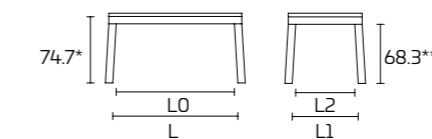

Model:
Timeless 140x90 extensible
Frame and legs:
Painted Glossy White
Top:
Titanium Grey SCAV 375_V polished glass
Chatty Chair

TIMELESS

PRODUCT SPECIFICATIONS

Frame and legs:
in aluminium

Top: extensible, wood particle board panel with low formaldehyde content (class E1); Ash veneered and painted; covered with laminate or Fenix NTM with ABS profile on all sides; in tempered glass, polished or matt, with folding extension in Grey laminate

Please consult the QR Code for information about available finishes.

EXTENSIBLE TABLE

120x90 (180) L 113.6 - L0 109.6 - L1 83.2 L2 79.2
140x90 (200) L 133.6 - L0 129.6 - L1 83.2 L2 79.2
160x90 (220) L 153.6 - L0 169.6 - L1 83.2 L2 79.2

LAMINATE OR FENIX NTM TOP

VENEERED TOP

GLASS TOP

CUSTOM-MADE TABLES. Custom-made tables are not possible