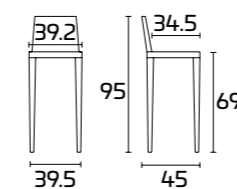

## PRODUCT SPECIFICATIONS

**Frame:** in Beech wood for matt lacquered  
colours with or without Gold or Silver  
decoration or in painted solid Ash wood for  
all other colours

**Seat:** in synthetic straw or in leatherette