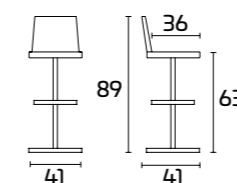

Frame:
Brass-plated finish metal
Seat:
Transparent methacrylate

DELUXE

Please consult the QR Code
for information about
available finishes.

PRODUCT SPECIFICATIONS

Frame: revolving with fixed height, in
chrome-finish or brass-plated finish

Seat and back: in transparent methacrylate