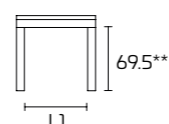

Model:
Holdup 160x90 extensible
Frame and legs:
Painted Glossy White
Top:
Seagull Grey Laminated
Ara 310 Chair

HOLDUP

PRODUCT SPECIFICATIONS

Frame and legs:
in painted metal

Top: extensible, wood particle board panel with low formaldehyde content (class E1), covered with laminate, Fenix NTM with ABS profile on all sides or Veneered

Please consult the QR Code for information about available finishes.

EXTENSIBLE TABLE

130x80 (184) L 113 - L1 76
160x90 (224) L 143 - L1 86

LAMINATE TOP

VENEERED TOP

CUSTOM-MADE TABLES. Custom-made tables are not possible