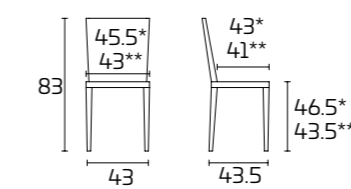

* with wooden seat
** with straw seat