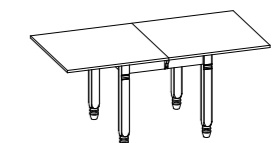

L	L1
90x90 (180)	65.4	65.4

■ Veneered Top / Lacquered Top