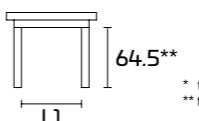

GEA

PRODUCT SPECIFICATIONS

Frame and legs:
in solid Beech wood for
matt lacquered colours
or in Nodato Oak painted
solid Ash wood

Top: extensible or fixed,
wood particle board panel
with low formaldehyde
content (class E1), covered
with laminate or Fenix NTM
with ABS edging on all sides, in matt
lacquered MDF or
painted Oak veneered

Please consult the QR Code
for information about
available finishes.

FIXED TABLE

	L	L1
110x70	85.4	47.4
130x80	105.4	57.4
160x80	135.5	57.4

EXTENSIBLE TABLE

110x70 (148)
130x80 (168)
160x80 (198)

	L	L1
90x90 (180)	65.4	65.4

■ Veneered Top / Lacquered Top

74.5*

64.5**

LAMINATE TOP

(only for 90x90 table)

LACQUERED TOP

VENEERED TOP

CUSTOM-MADE TABLES. Consult the price list N.B. The fixed table without top is designed to accommodate other tops (consult the Elements for All Models Price List)