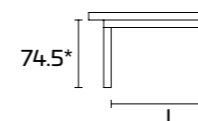

GEA

PRODUCT SPECIFICATIONS

Frame and legs:
in solid Beech wood for
matt lacquered colours
or in Nodato Oak painted
solid Ash wood

Top: extensible or fixed,
wood particle board panel
with low formaldehyde
content (class E1), covered
with laminate or Fenix NTM
with ABS edging on all sides, in matt
lacquered MDF or
painted Oak veneered

Please consult the QR Code
for information about
available finishes.

FIXED TABLE

	L	L1
110x70	85.4	47.4
130x80	105.4	57.4
160x80	135.5	57.4

EXTENSIBLE TABLE

110x70 (148)
130x80 (168)
160x80 (198)

	L	L1
90x90 (180)	65.4	65.4

■ Veneered Top / Lacquered Top

74.5*

64.5**

LAMINATE TOP

(only for 90x90 table)

LACQUERED TOP

VENEERED TOP

CUSTOM-MADE TABLES. Consult the price list N.B. The fixed table without top is designed to accommodate other tops (consult the Elements for All Models Price List)