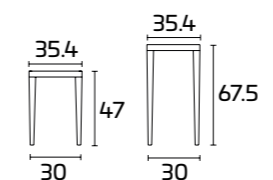

PRODUCT SPECIFICATIONS

Frame and seat: In painted solid Ash wood