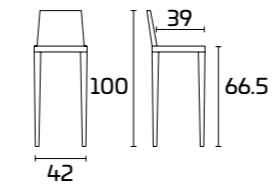

## PRODUCT SPECIFICATIONS

**Frame and back:** In painted solid Ash wood    **Seat:** In synthetic straw, in leather or in wood

GLAM Stool

Frame, seat and back:  
Absolute White Oak SCAV 670