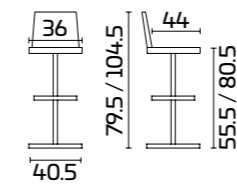

## PRODUCT SPECIFICATIONS

**Frame:** in painted steel

**Seat and back:** in matt finish coloured polypropylene

CHATTY Stool

**Frame:**  
Painted White  
**Seat and back:**  
White Polypropylene

**Frame:**  
Chrome-finish  
**Seat and back:**  
Dove Grey Polypropylene