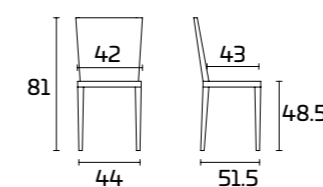

PRODUCT SPECIFICATIONS

Frame: In chrome-finish or painted metal

Seat and back: In matt finish coloured polypropylene

Homy Straight Leg

Homy Cantilever Leg

HOMY Chair

Frame:
Chrome-finish
Seat and back:
Red Polypropylene
Meridiano Table