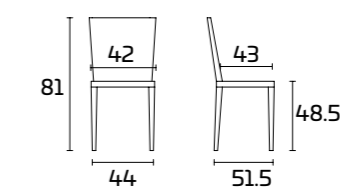

PRODUCT SPECIFICATIONS

Frame: In chrome-finish or painted metal

Seat and back: In matt finish coloured polypropylene

Homy Straight Leg

Homy Cantilever Leg

HOMY Chair

Frame:
Chrome-finish
Seat and back:
Red Polypropylene
Meridiano Table