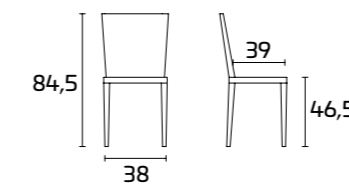

Gestell und Lehne:
Hochglanz Weiß lackiert
Sitz:
Synthetik-Strohgeflecht
Tisch Quadrifoglio

QUADRIFOGLIO

Weitere Informationen über
die verfügbaren Finishes
erhalten Sie über den QR-Code.

PRODUKTDATENBLATT

Gestell: aus lackiertem Metall

Sitz: Synthetik-Strohgeflecht