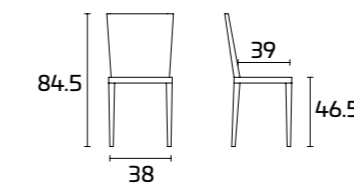

## PRODUCT SPECIFICATIONS

**Frame:** in painted metal

**Seat:** in synthetic straw

QUADRIFOGLIO Chair

Frame and back:  
Painted Glossy White  
Seat:  
Synthetic straw

Quadrifoglio Table

Gestell und Lehne:  
Hochglanz Weiß lackiert  
Sitz:  
Synthetik-Strohgeflecht  
Tisch Quadrifoglio