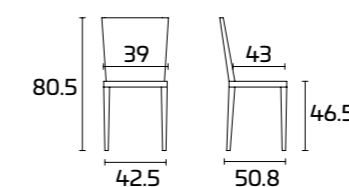

Tavolo Minimax

Frame:
Painted Black
Seat and back:
Black Polypropylene
Minimax Table

MYA

Please consult the QR Code for information about available finishes.

PRODUCT SPECIFICATIONS

Frame: In semi-glossy painted Aluminium or in polished or satin finish Aluminium

Seat and back: In matt finish coloured polypropylene

The chairs are stackable.

N.B. The painted version is also suitable for outdoor use

MYA Chair

Frame:
Painted White
Seat and back:
White Polypropylene
Minimax Table