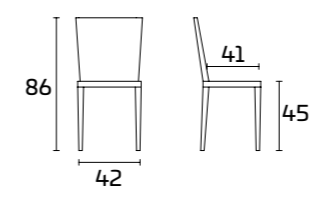

PRODUCT SPECIFICATIONS

Frame and back: in painted solid Ash wood   **Seat:** in synthetic straw, in leather or in wood