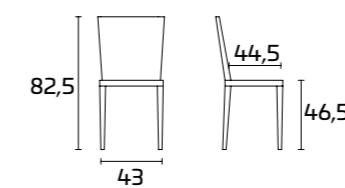

PRODUKTDATENBLATT

Gestell, Sitz und Lehne:
aus Massivholz Buche lackiert