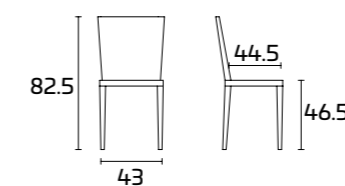

PRODUCT SPECIFICATIONS

Frame, seat and back:
in painted solid Beech wood

FLAIR Chair

Frame, seat and back:
Slate Black SCAV 424 Matt Lacquered
Slim Wood Table

Gestell, Sitz und Lehne:
Matt lackiert Prestige Weiß SCAV 028