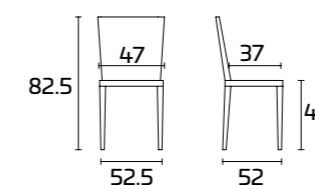

## PRODUCT SPECIFICATIONS

**Frame:** in Chrome-finish or painted Steel with semi-glossy finish

**Seat and back:** in polycarbonate

The chairs are stackable

Daydream 401  
Daydream 401 transparent (cantilever)