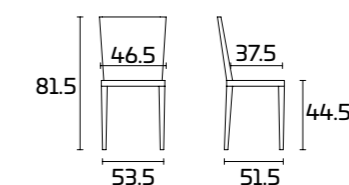

Daydream 405