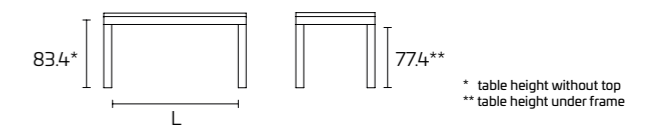

Model:
Social Floating Table 160x90 fixed
Frame and legs:
Ruxe White SCAV 753
Top:
Amazon Quarz
Overdyed Chair

SOCIAL FLOATING TABLE

PRODUCT SPECIFICATIONS

Frame and legs:
In painted Oak veneered solid Lime wood, or in Hub Oak decorative melamine

Top: Fixed, veneered and painted, Steel, Laminate, Okite or Quarz

Please consult the QR Code for information about available finishes.

SOCIAL FLOATING ISLAND

CUSTOM-MADE TABLES. Custom-made tables are not possible