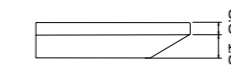

FENIX NTM TOP