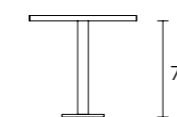

Please consult the QR Code for information about available finishes.

FIXED TABLE

Ø 130

ROUND

140x100
160x120

OVAL

72*

* table height without top