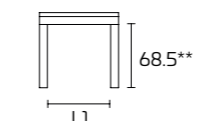

Model:
Tai 140x90 extensible
Frame and legs:
Silver finish
Top:
Rustic Grey Laminate
Mya 700 Chair

TAI

PRODUCT SPECIFICATIONS

Frame: in Silver finish Aluminium; painted glossy Black with chrome-finish joints or glossy White with White joints

Top: extensible, wood particle board panel with low formaldehyde content (class E1) Ash wood veneered and painted or covered with laminate or Fenix NTM available in various colours; extensible, in tempered glass available in various colours with folding extension in Grey laminate

Please consult the QR Code for information about available finishes.

EXTENSIBLE TABLE

120x90 (180) L 102 - L1 71.5
140x90 (200) L 122 - L1 71.5

160x90 (240) L 142 - L1 71.5

76*

68.5**

LAMINATE OR FENIX NTM TOP

VENEERED TOP

GLASS TOP