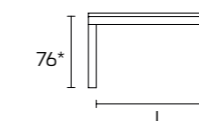

Model:
Tai 140x90 extensible
Frame and legs:
Silver finish
Top:
Rustic Grey Laminate
Mya 700 Chair

TAI

PRODUCT SPECIFICATIONS

Frame: in Silver finish Aluminium; painted glossy Black with chrome-finish joints or glossy White with White joints

Top: extensible, wood particle board panel with low formaldehyde content (class E1) Ash wood veneered and painted or covered with laminate or Fenix NTM available in various colours; extensible, in tempered glass available in various colours with folding extension in Grey laminate

Please consult the QR Code for information about available finishes.

EXTENSIBLE TABLE

120x90 (180) L 102 - L1 71.5
140x90 (200) L 122 - L1 71.5

160x90 (240) L 142 - L1 71.5

76*

68.5**

LAMINATE OR FENIX NTM TOP

VENEERED TOP

GLASS TOP