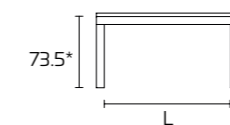

Model:
Oslo 140x80 extensible
Frame and legs:
Painted Glossy White
Top:
Prestige White SCAV 028_V matt glass
Day Dream 401 Chair

OSLO

PRODUCT SPECIFICATIONS

Frame and legs:
in painted Metal

Top: extensible, wood particle board panel with low formaldehyde content (class E1) covered with Fenix NTM or in laminate, with extensions in the same colour as the top or in tempered glass, polished or matt, bonded to a particle board panel with ABS edging and extensions in laminate in the same colour as the frame

Please consult the QR Code for information about available finishes.

EXTENSIBLE TABLE

120x80 (200) L 106 - L1 684

140x80 (260) L 106 - L1 684

73.5*

L

63.5**

L1

LAMINATE OR FENIX NTM TOP

1.8

GLASS TOP

0.6