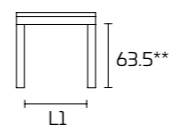

Model:
Oslo 140x80 extensible
Frame and legs:
Painted Glossy White
Top:
Prestige White SCAV 028_V matt glass
Day Dream 401 Chair

OSLO

PRODUCT SPECIFICATIONS

Frame and legs:
in painted Metal

Top: extensible, wood particle board panel with low formaldehyde content (class E1) covered with Fenix NTM or in laminate, with extensions in the same colour as the top or in tempered glass, polished or matt, bonded to a particle board panel with ABS edging and extensions in laminate in the same colour as the frame

Please consult the QR Code for information about available finishes.

EXTENSIBLE TABLE

120x80 (200) L 106 - L1 684

140x80 (260) L 106 - L1 684

73.5*

L

63.5**

L1

LAMINATE OR FENIX NTM TOP

1.8

GLASS TOP

0.6