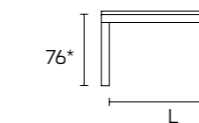

Model:
Industrial Action Table 160x90 extensible
Frame and legs:
Drip Metal Steel
Top:
Ruxe Wood SCAV 752
Overdyed Chair

INDUSTRIAL ACTION TABLE

PRODUCT SPECIFICATIONS

Frame and legs:
in steel or painted metal

Top: extensible, wood particle board panel with low formaldehyde content (class E1), covered with laminate, veneered or steel or fixed in various materials

Please consult the QR Code for information about available finishes.

FIXED TABLE

130x80 L 118 - L1 68
160x90 L 148 - L1 78

EXTENSIBLE TABLE

130x80 (230) L 118 - L1 68
160x90 (280) L 148 - L1 78

76"

L

69**

L1

LAMINATE TOP

VENEERED TOP

CUSTOM-MADE TABLES. Custom-made tables are not possible