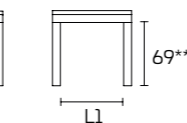

Model:
Industrial Action Table 160x90 extensible
Frame and legs:
Drip Metal Steel
Top:
Ruxe Wood SCAV 752
Overdyed Chair

INDUSTRIAL ACTION TABLE

PRODUCT SPECIFICATIONS

Frame and legs:
in steel or painted metal

Top: extensible, wood particle board panel with low formaldehyde content (class E1), covered with laminate, veneered or steel or fixed in various materials

Please consult the QR Code for information about available finishes.

FIXED TABLE

130x80 L 118 - L1 68
160x90 L 148 - L1 78

EXTENSIBLE TABLE

130x80 (230) L 118 - L1 68
160x90 (280) L 148 - L1 78

76"

L

69**

L1

LAMINATE TOP

VENEERED TOP

CUSTOM-MADE TABLES. Custom-made tables are not possible