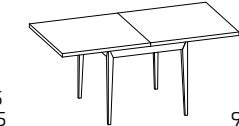

90x90 (180) L 72.5 - L1 72.5