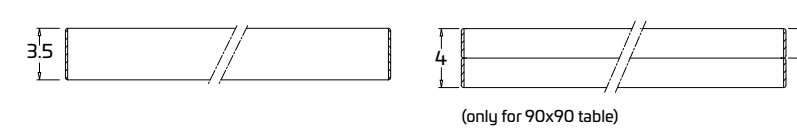

LAMINATE TOP

CUSTOM-MADE TABLES. See Price List