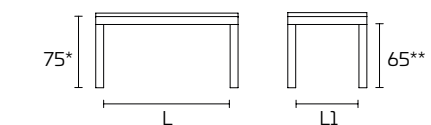

Model:
Happening 90x90 extensible
Frame and legs:
Dark Oak SCAV 636
Top:
Seagull Grey Laminate
Glam Chair

HAPPENING

PRODUCT SPECIFICATIONS

Frame: in painted Ash veneered plywood

Legs: in painted solid Ash wood

Top: extensible or fixed, wood particle board panel with low formaldehyde content (class E1), covered with Fenix NTM or laminate with ABS profile on all sides; or fixed in various materials

Please consult the QR Code for information about available finishes.

FIXED TABLE

110x70 L 92.5 - L1 52.5
130x80 L 112.5 - L1 62.5
160x80 L 142.5 - L1 62.5

EXTENSIBLE TABLE

110x70 (148) L 92.5 - L1 52.5
130x80 (168) L 112.5 - L1 62.5
160x80 (198) L 142.5 - L1 62.5

90x90 (180) L 72.5 - L1 72.5

LAMINATE TOP

CUSTOM-MADE TABLES. See Price List