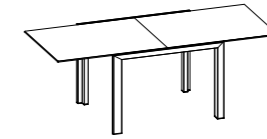

110x90 (220) L 94 - L1 80
130x90 (260) L 114 - L1 80

74*