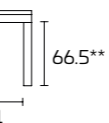

Model:
Evolution 90x90 extensible
Frame and legs:
Steel finish Aluminium
Top:
Etched effect polished glass
Look Chair

EVOLUTION

PRODUCT SPECIFICATIONS

Frame and legs:
in Steel finish aluminium

Top: extensible, hot screen-printed tempered Float glass (10 mm thick), painted in various colours

Please consult the QR Code for information about available finishes.

EXTENSIBLE TABLE

90x90 (180) L 80

110x90 (220) L 94 - L1 80
130x90 (260) L 114 - L1 80

74*

66.5**

GLASS TOP

CUSTOM-MADE TABLES. Custom-made tables are not possible