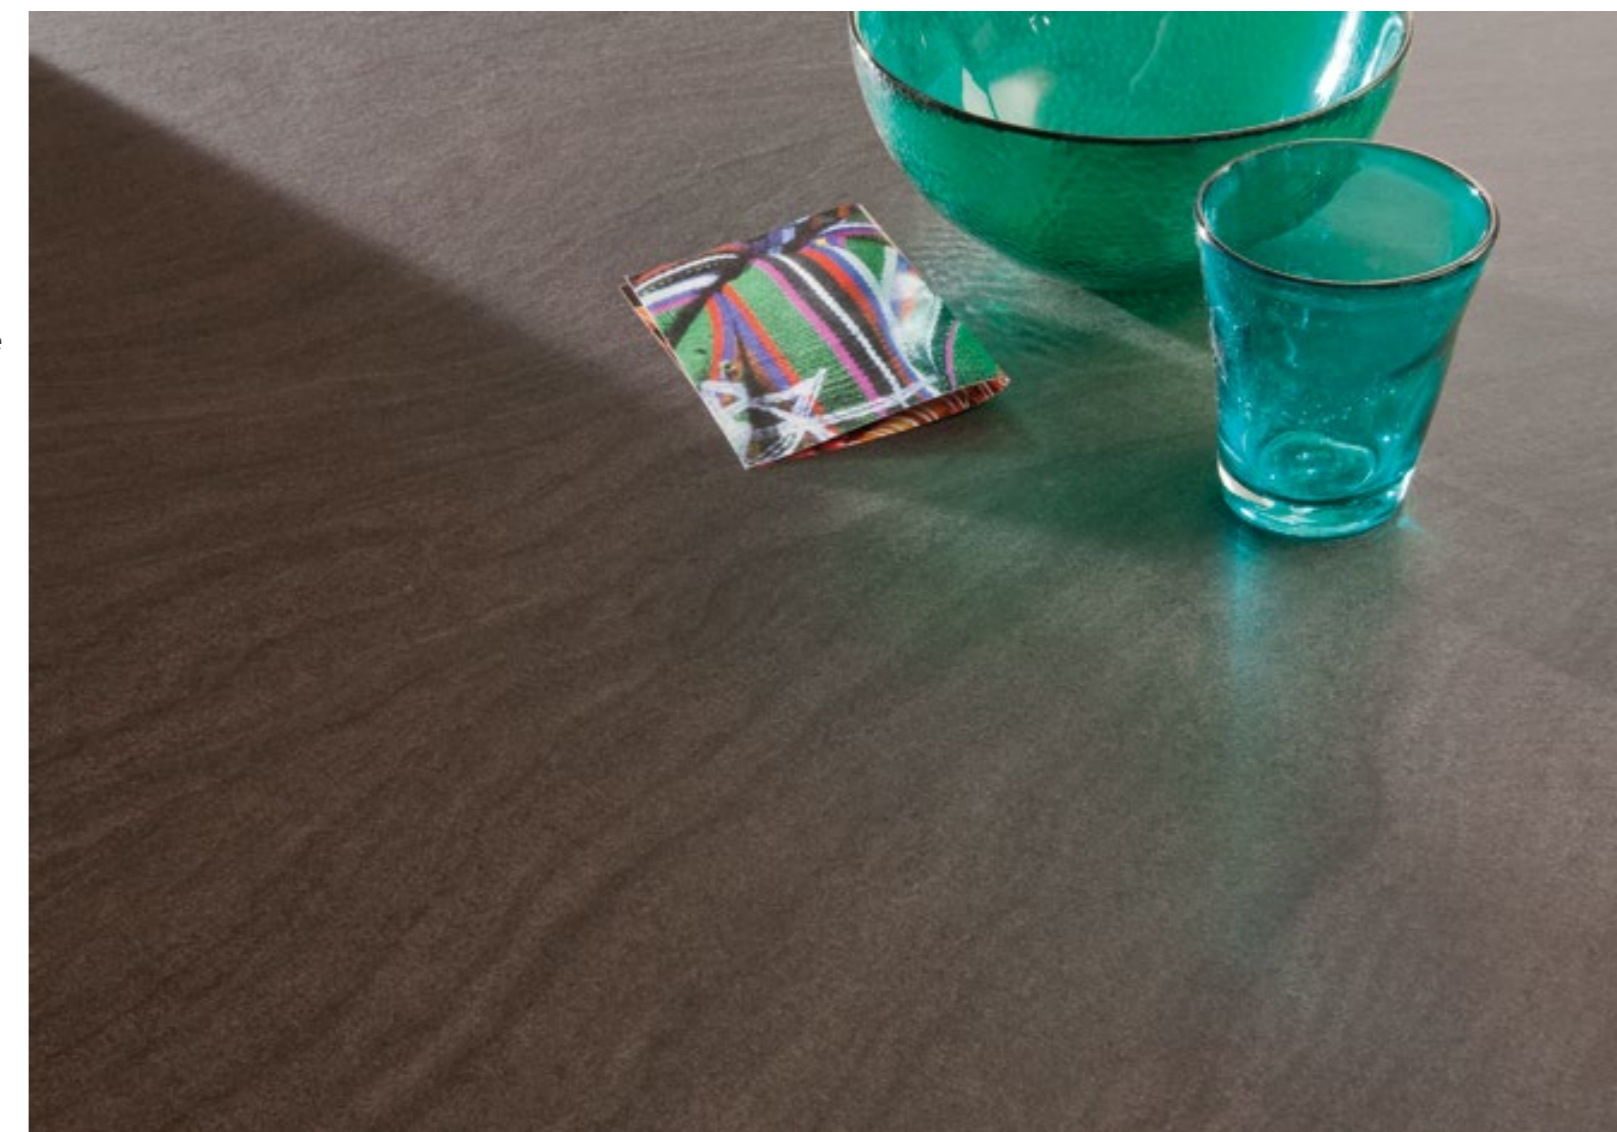

DERBY

PRODUCT SPECIFICATIONS

Frame and legs:
in painted metal

Top: extensible, wood particle board panel with low formaldehyde content (class E1) and water-repellent (see footnote), covered with Fenix NTM or laminate with ABS profile

Please consult the QR Code for information about available finishes.