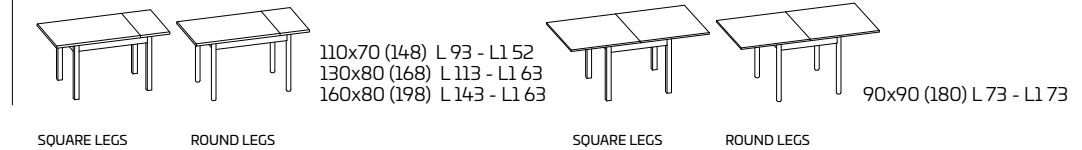

EXTENSIBLE TABLE

SQUARE LEGS   ROUND LEGS   SQUARE LEGS   ROUND LEGS