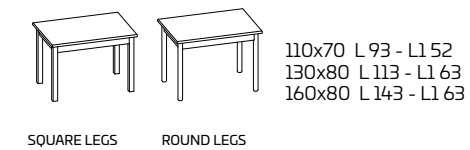

FIXED TABLE

SQUARE LEGS   ROUND LEGS