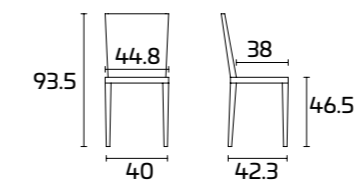

PRODUCT SPECIFICATIONS

Frame and legs: in Beech wood for matt lacquered colours with or without Gold or Silver decoration or in painted solid Ash wood for all other colours

Seat: in synthetic straw or in leatherette