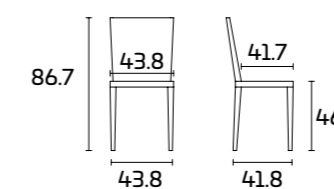

Frame:
Palette Oak SCAV 741
Seat:
Maize White synthetic straw
Baltimore Table

CORINNE

Please consult the QR Code
for information about
available finishes.

PRODUCT SPECIFICATIONS

Frame and legs: in Beech wood for matt lacquered colours with or without Gold or Silver decoration; in painted solid Ash wood for all other colours

Seat: in synthetic straw