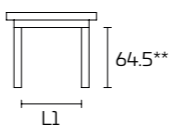

Model:
Corinne 160x80 fixed
Legs and frame:
White Oak SCAV 662
Top:
Panna Fragola Granite prof.F
Corinne Chair

CORINNE

PRODUCT SPECIFICATIONS

Frame: in Beech veneered blockboard for matt lacquered colours with or without Gold or Silver decoration or in painted Ash wood for all other colours

Legs: in solid Beech wood for matt lacquered colours with or without Gold or Silver decoration or in painted Ash wood for all other colours

Top: extensible or fixed, wood particle board panel with low formaldehyde content (class E1), covered with laminate or Fenix NTM with ABS profile on all sides, available in various colours; or fixed in various materials

Please consult the QR Code for information about available finishes.

FIXED TABLE

	L	L1
110x70	86	46
130x80	106	56
160x80	136	56

EXTENSIBLE TABLE

110x70 (148)	
130x80 (168)	
160x80 (198)	

	L	L1
90x90 (180)	66	66

74.5"

64.5**

LAMINATE TOP

3.5

4

ABS profile on all sides (only for 90x90 table)

CUSTOM-MADE TABLES. Consult the price list N.B. The fixed table without top is designed to accommodate other tops (consult the Elements for All Models Price List)