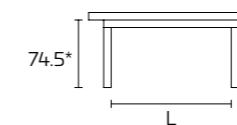

Model:
Corinne 160x80 fixed
Legs and frame:
White Oak SCAV 662
Top:
Panna Fragola Granite prof.F
Corinne Chair

CORINNE

PRODUCT SPECIFICATIONS

Frame: in Beech veneered blockboard for matt lacquered colours with or without Gold or Silver decoration or in painted Ash wood for all other colours

Legs: in solid Beech wood for matt lacquered colours with or without Gold or Silver decoration or in painted Ash wood for all other colours

Top: extensible or fixed, wood particle board panel with low formaldehyde content (class E1), covered with laminate or Fenix NTM with ABS profile on all sides, available in various colours; or fixed in various materials

Please consult the QR Code for information about available finishes.

FIXED TABLE

	L	L1
110x70	86	46
130x80	106	56
160x80	136	56

EXTENSIBLE TABLE

110x70 (148)	
130x80 (168)	
160x80 (198)	

	L	L1
90x90 (180)	66	66

74.5"

64.5**

LAMINATE TOP

3.5

4

ABS profile on all sides (only for 90x90 table)

CUSTOM-MADE TABLES. Consult the price list N.B. The fixed table without top is designed to accommodate other tops (consult the Elements for All Models Price List)