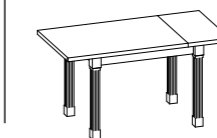

EXTENSIBLE TABLE

110x70 (148)
130x80 (168)
160x80 (198)