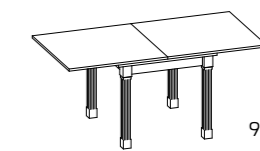

L	L1
90x90 (180)	66	66

74.5"