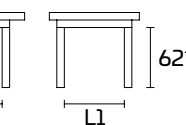

### FIXED TABLE

L	L1
130x80	102 52
160x90	132 62

### EXTENSIBLE TABLE

L	L1
130x80 (180)	
160x90 (210)	

L	L1
Ø 125 (175)	58 58

73.5\*

\* table height without top  
\*\* table height under frame

NB The "round" Hilton table is only available in the matt lacquered version with or without decoration.