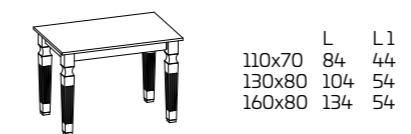

FIXED TABLE