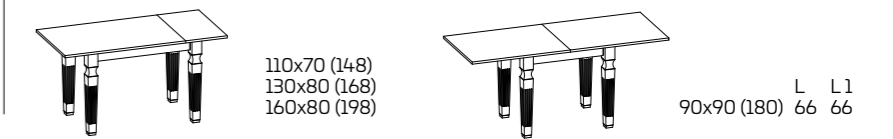

EXTENSIBLE TABLE