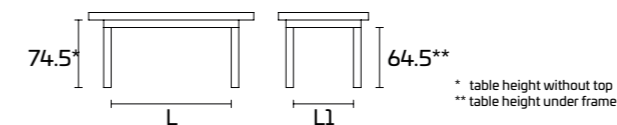

EXTENSIBLE TABLE