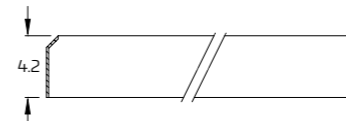

LAMINATE TOP

CUSTOM-MADE TABLES. Custom-made tables are not possible