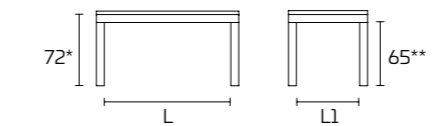

Model:
Open Workshop Table 160x90 extensible

Frame and legs:
Painted Soft Steel

Top:
Rustic Grey Laminate

Overdyed chair

OPEN WORKSHOP TABLE

PRODUCT SPECIFICATIONS

Frame: in painted metal

Legs: in painted Steel

Top: fixed, in Steel, Corian, Quarz, Okite, Laminare, Lapitec, Dekton, Granite and Marble, extensible in Laminate, with extension in the same colour as the top

Please consult the QR Code for information about available finishes.

FIXED TABLE

130X80 L66 L1 116
160x90 L76 L1 146
240X90 L76 L1 226

EXTENSIBLE TABLE

130X80 (170X80) L66 L1 156
160X90 (210X90) L76 L1 196

LAMINATE TOP

CUSTOM-MADE TABLES. Custom-made tables are not possible