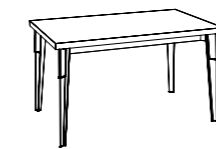

FIXED TABLE

130X80 L66 L1 116
160x90 L76 L1 146
240X90 L76 L1 226