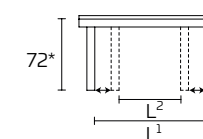

## PRODUCT SPECIFICATIONS

**Frame and legs:**  
in 12+12 mm thick extra-light stratified glass and satin-finish steel plates. The legs can be assembled in two ways: they can be external or internal to make room at the heads of the table

### FIXED TABLE

100x210 L<sup>1</sup>176 L<sup>2</sup>126

\* table height without top