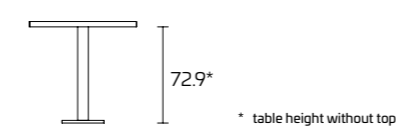

EXTENSIBLE TABLE