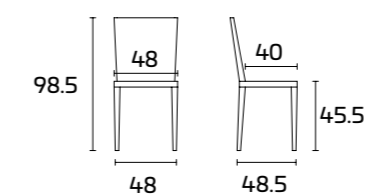

PRODUCT SPECIFICATIONS

Frame: in glossy or matt lacquered solid
Beech wood

Seat and back: in leather or leatherette

Chair **EXCLUSIVA**

Frame:
Titanium Grey SCAV 375 Matt Lacquered
Seat and back:
Plaster Leatherette
Exclusiva table